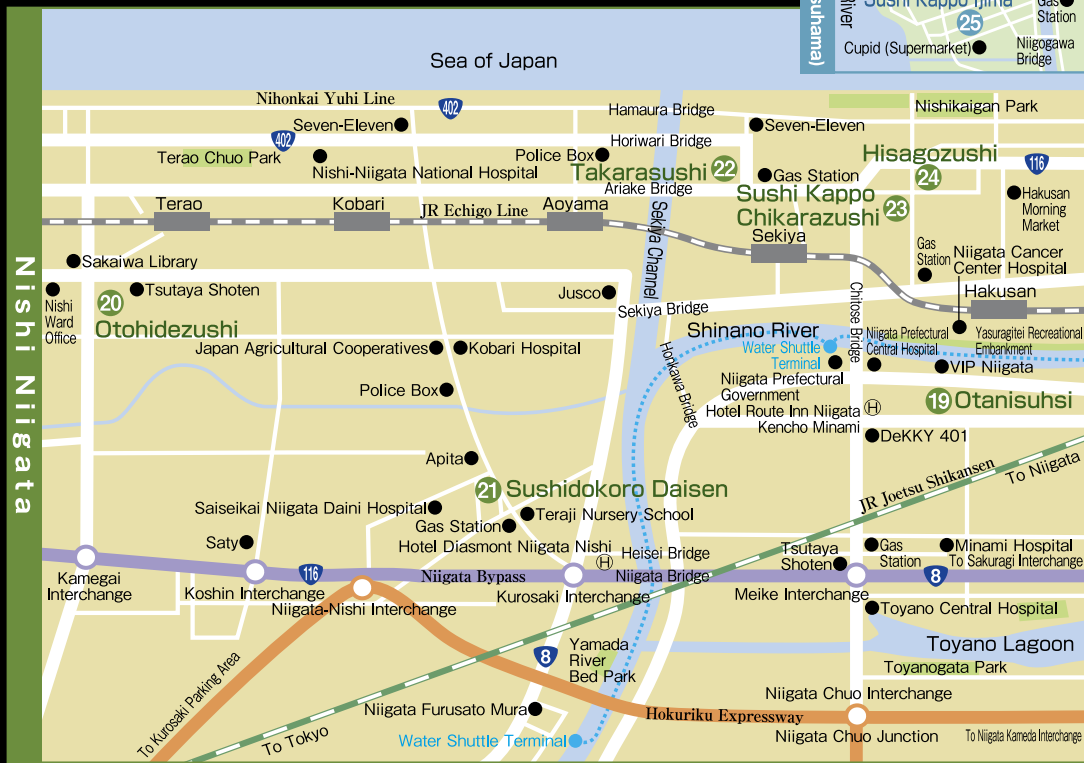

Sushi restaurants offering the special *Kiwami* sushi platter (Niigata City).

Honcho/Furumachi

Niigata Station Area